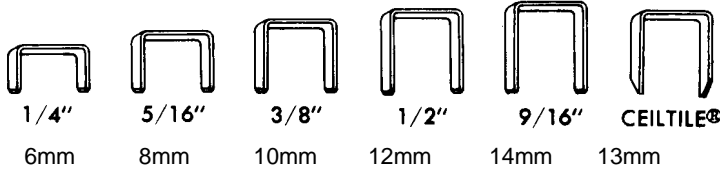

6202	50MP	Multi-Pack 6/8/10mm	3x625	6	0079055000648